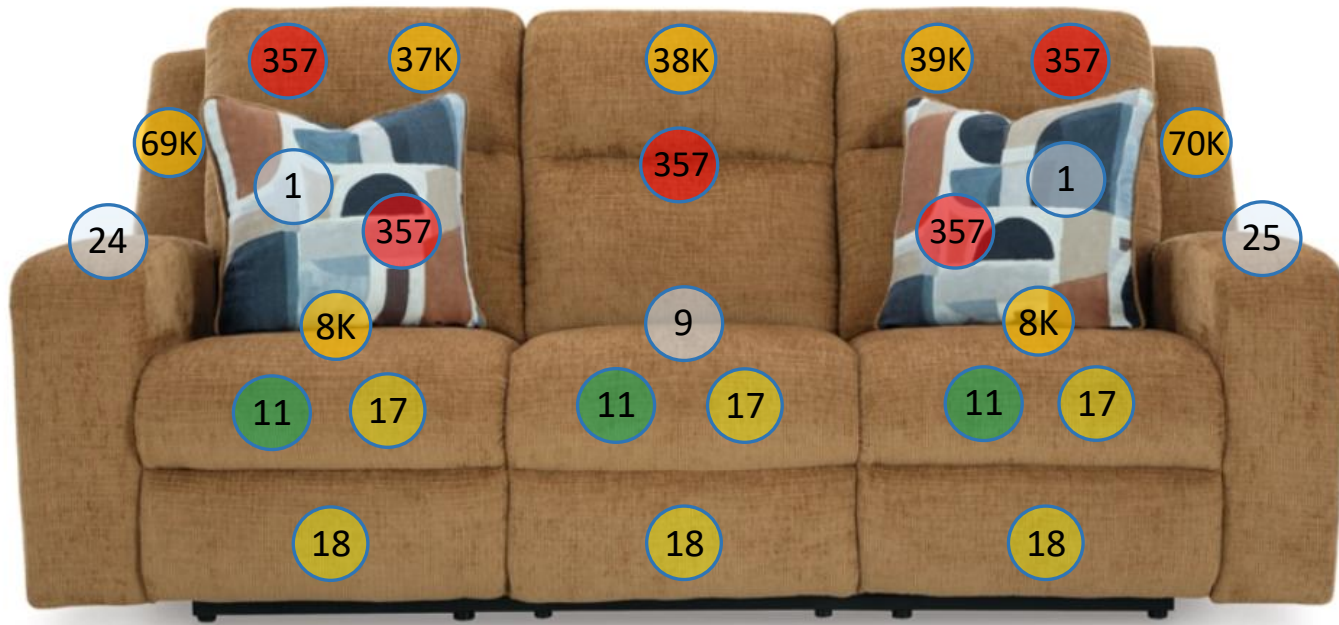

3860588

Call out	Description
	Blown Fiber
	Cushion Chaise Pad – Top Pad
	Cushion Foam
	KD Component
	Cover

For more RPs' information, please see the following page.